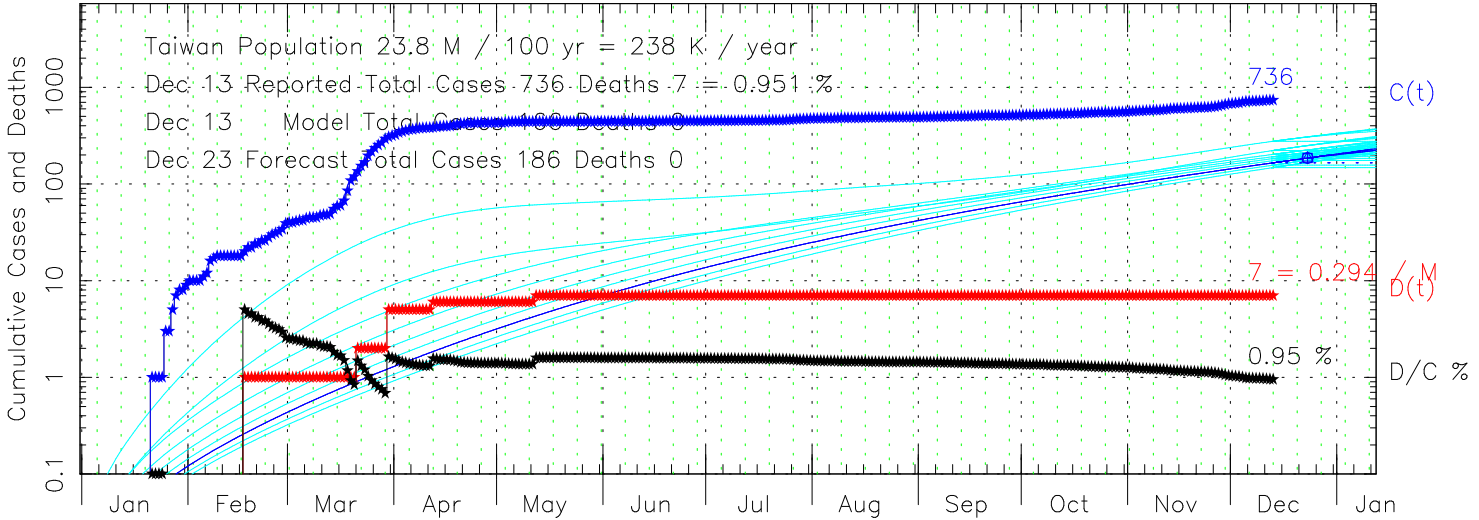

COVID-19 Reported Cases and Deaths per Day Taiwan
MEME fit to COVID-19 data from ECDC 2020 Dec 13

COVID-19 Cumulative Cases and Deaths Taiwan
MEME fit to COVID-19 data from ECDC 2020 Dec 13

COVID-19 Delay Distribution (Deaths per Case per Day) Taiwan
MEME fit to COVID-19 data from ECDC 2020 Dec 13