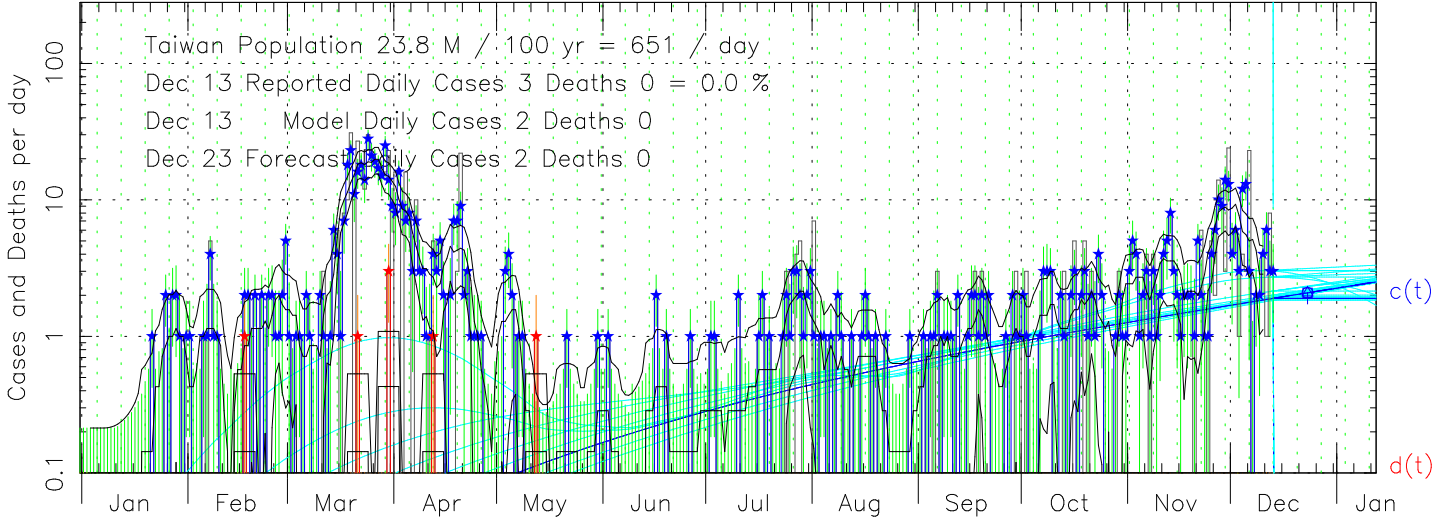

COVID-19 Reported Cases and Deaths per Day Taiwan
MEME fit to COVID-19 data from ECDC 2020 Dec 13

COVID-19 Cumulative Cases and Deaths Taiwan
MEME fit to COVID-19 data from ECDC 2020 Dec 13

COVID-19 Delay Distribution (Deaths per Case per Day) Taiwan
MEME fit to COVID-19 data from ECDC 2020 Dec 13