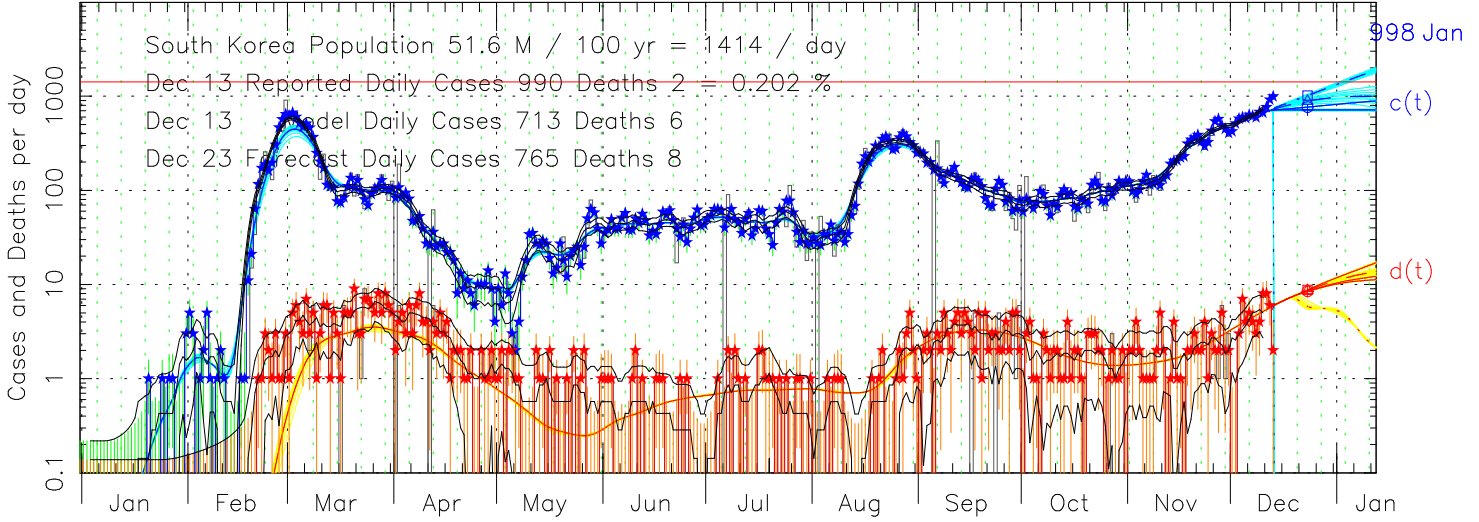

COVID-19 Reported Cases and Deaths per Day South Korea  
MEME fit to COVID-19 data from ECDC 2020 Dec 13

COVID-19 Cumulative Cases and Deaths South Korea  
MEME fit to COVID-19 data from ECDC 2020 Dec 13

COVID-19 Delay Distribution (Deaths per Case per Day) South Korea  
MEME fit to COVID-19 data from ECDC 2020 Dec 13