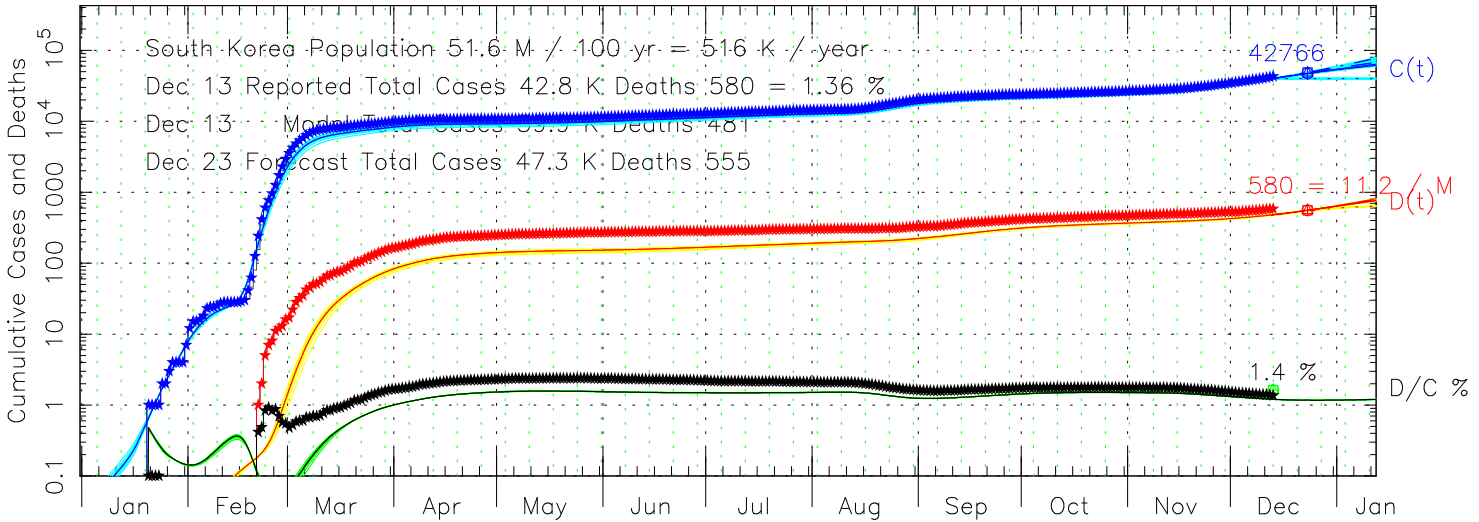

COVID-19 Reported Cases and Deaths per Day South Korea  
MEME fit to COVID-19 data from ECDC 2020 Dec 13

COVID-19 Cumulative Cases and Deaths South Korea  
MEME fit to COVID-19 data from ECDC 2020 Dec 13

COVID-19 Delay Distribution (Deaths per Case per Day) South Korea  
MEME fit to COVID-19 data from ECDC 2020 Dec 13