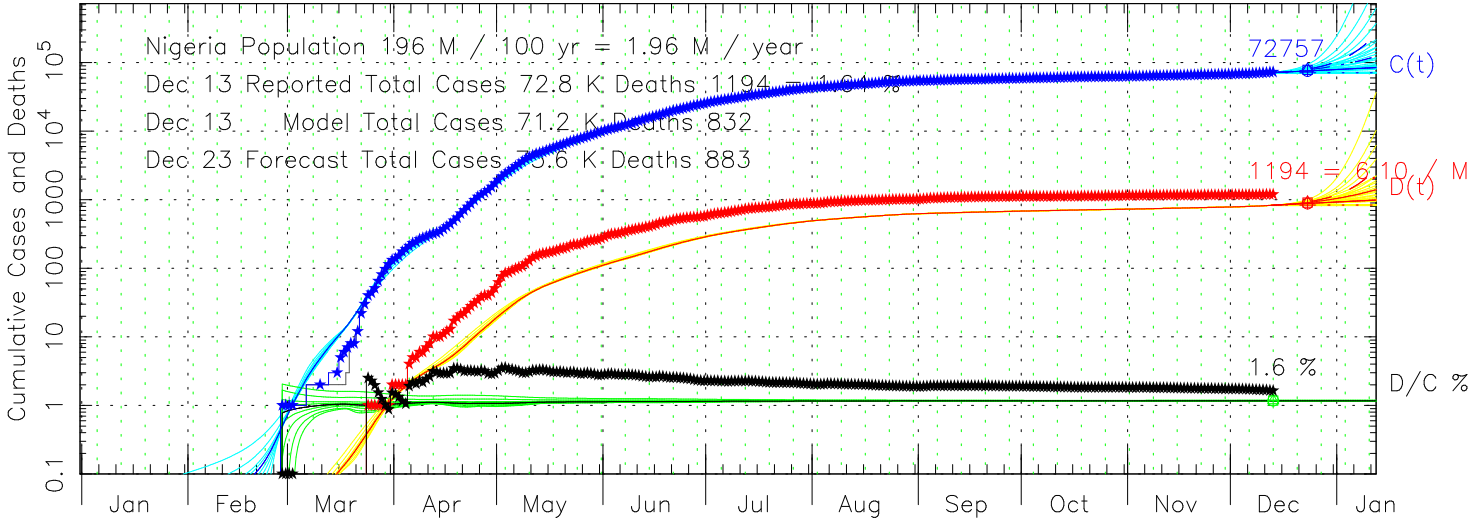

COVID-19 Reported Cases and Deaths per Day Nigeria
MEME fit to COVID-19 data from ECDC 2020 Dec 13

COVID-19 Cumulative Cases and Deaths Nigeria
MEME fit to COVID-19 data from ECDC 2020 Dec 13

COVID-19 Delay Distribution (Deaths per Case per Day) Nigeria
MEME fit to COVID-19 data from ECDC 2020 Dec 13