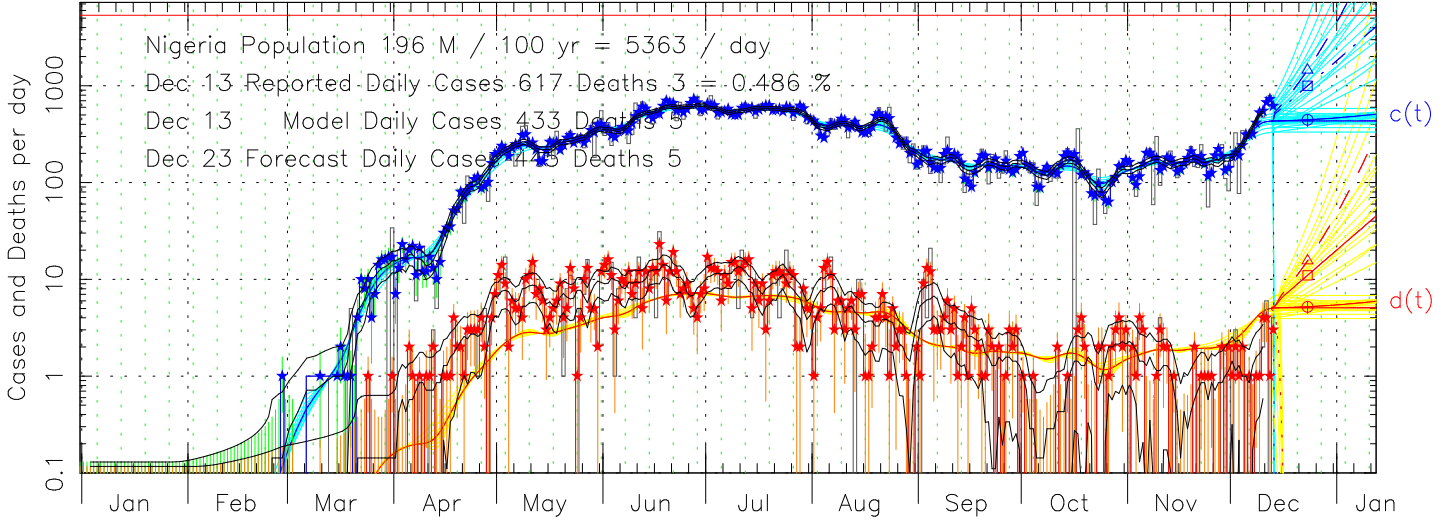

COVID-19 Reported Cases and Deaths per Day Nigeria
MEME fit to COVID-19 data from ECDC 2020 Dec 13

COVID-19 Cumulative Cases and Deaths Nigeria
MEME fit to COVID-19 data from ECDC 2020 Dec 13

COVID-19 Delay Distribution (Deaths per Case per Day) Nigeria
MEME fit to COVID-19 data from ECDC 2020 Dec 13