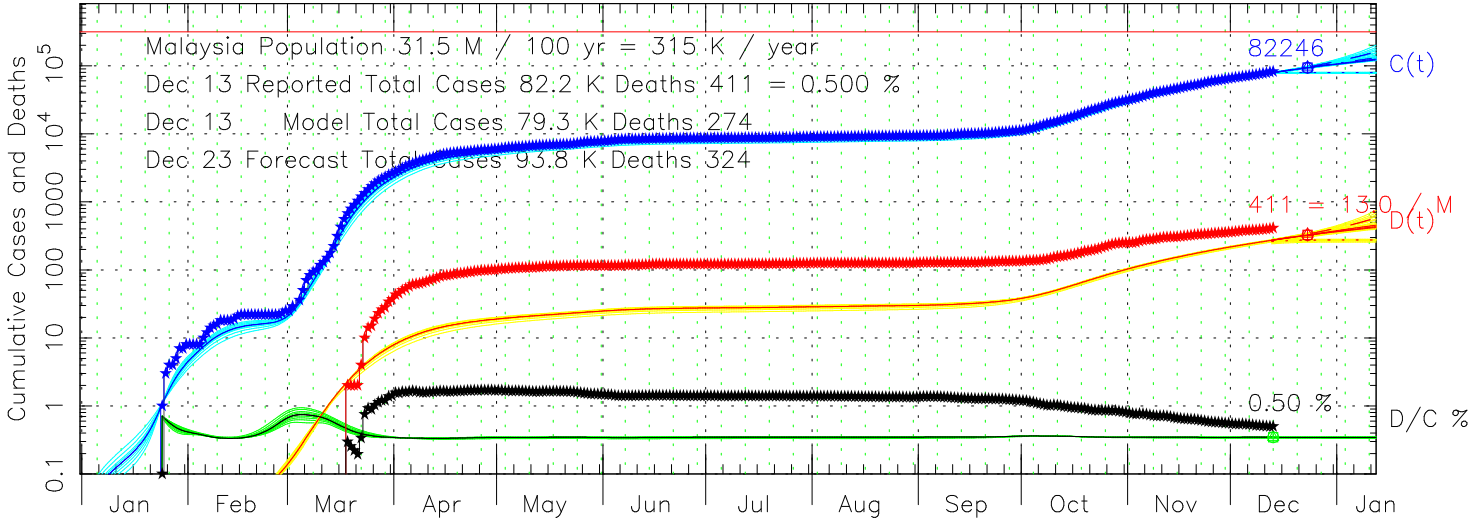

COVID-19 Reported Cases and Deaths per Day Malaysia
MEME fit to COVID-19 data from ECDC 2020 Dec 13

COVID-19 Cumulative Cases and Deaths Malaysia
MEME fit to COVID-19 data from ECDC 2020 Dec 13

COVID-19 Delay Distribution (Deaths per Case per Day) Malaysia
MEME fit to COVID-19 data from ECDC 2020 Dec 13