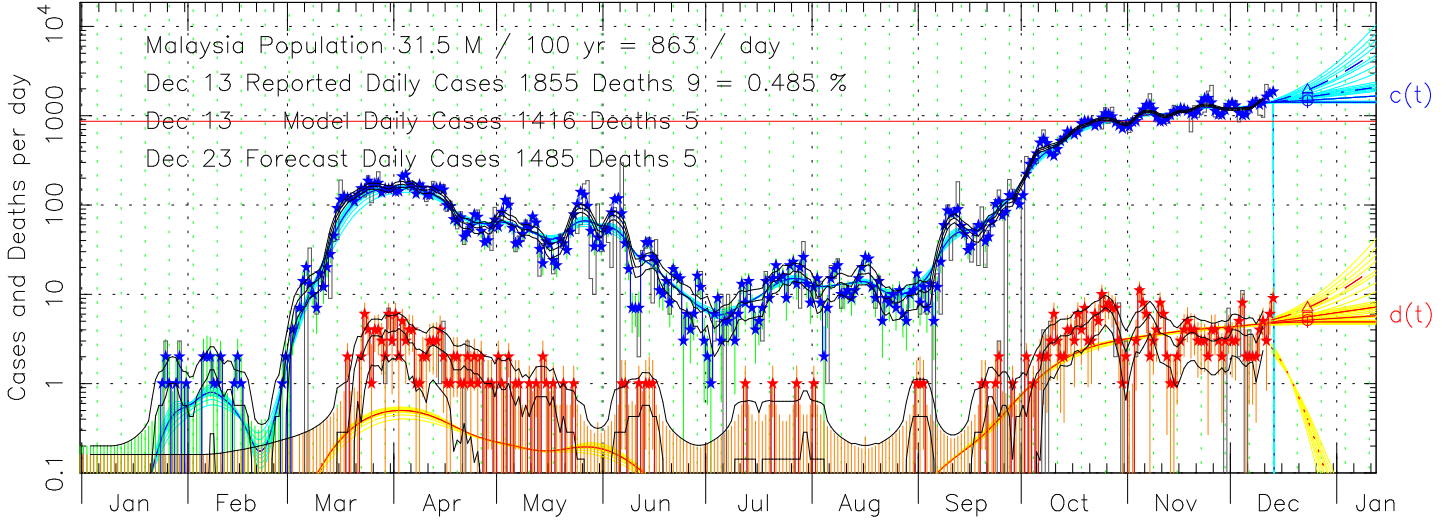

COVID-19 Reported Cases and Deaths per Day Malaysia
MEME fit to COVID-19 data from ECDC 2020 Dec 13

COVID-19 Cumulative Cases and Deaths Malaysia
MEME fit to COVID-19 data from ECDC 2020 Dec 13

COVID-19 Delay Distribution (Deaths per Case per Day) Malaysia
MEME fit to COVID-19 data from ECDC 2020 Dec 13