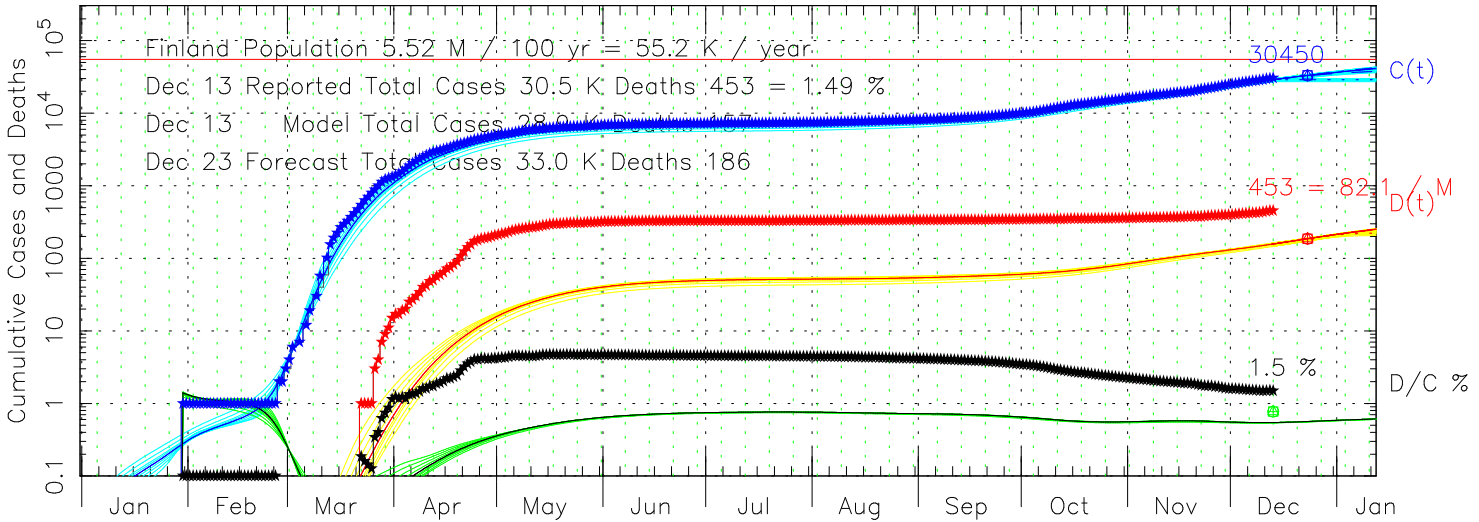

COVID-19 Reported Cases and Deaths per Day Finland  
MEME fit to COVID-19 data from ECDC 2020 Dec 13

COVID-19 Cumulative Cases and Deaths Finland  
MEME fit to COVID-19 data from ECDC 2020 Dec 13

COVID-19 Delay Distribution (Deaths per Case per Day) Finland  
MEME fit to COVID-19 data from ECDC 2020 Dec 13