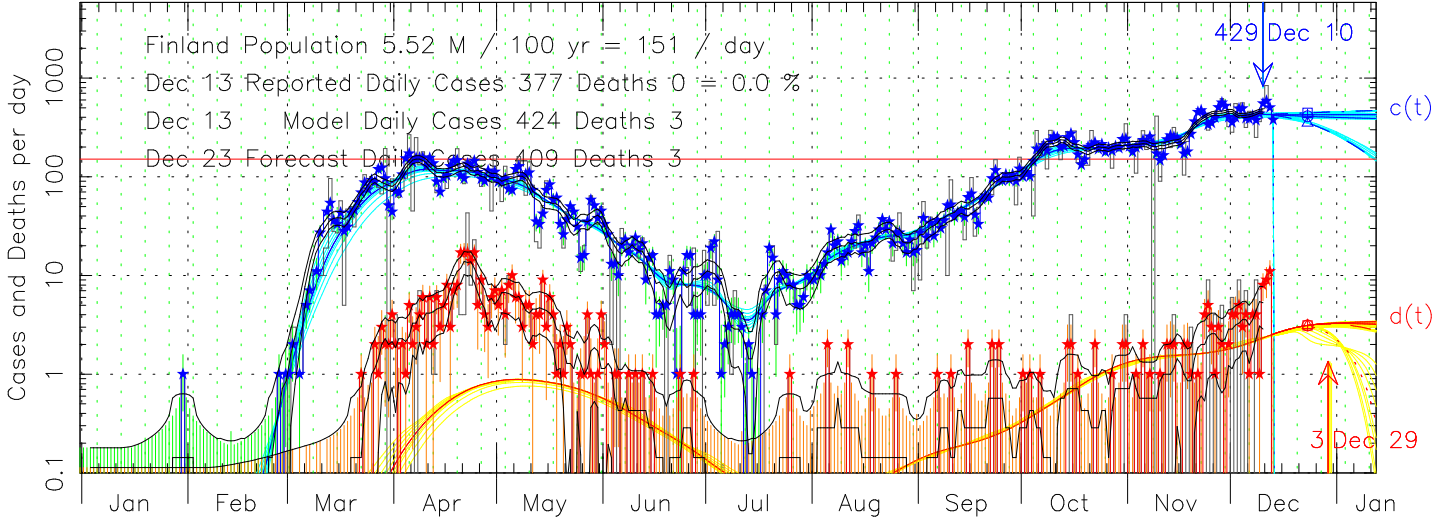

COVID-19 Reported Cases and Deaths per Day Finland  
MEME fit to COVID-19 data from ECDC 2020 Dec 13

COVID-19 Cumulative Cases and Deaths Finland  
MEME fit to COVID-19 data from ECDC 2020 Dec 13

COVID-19 Delay Distribution (Deaths per Case per Day) Finland  
MEME fit to COVID-19 data from ECDC 2020 Dec 13