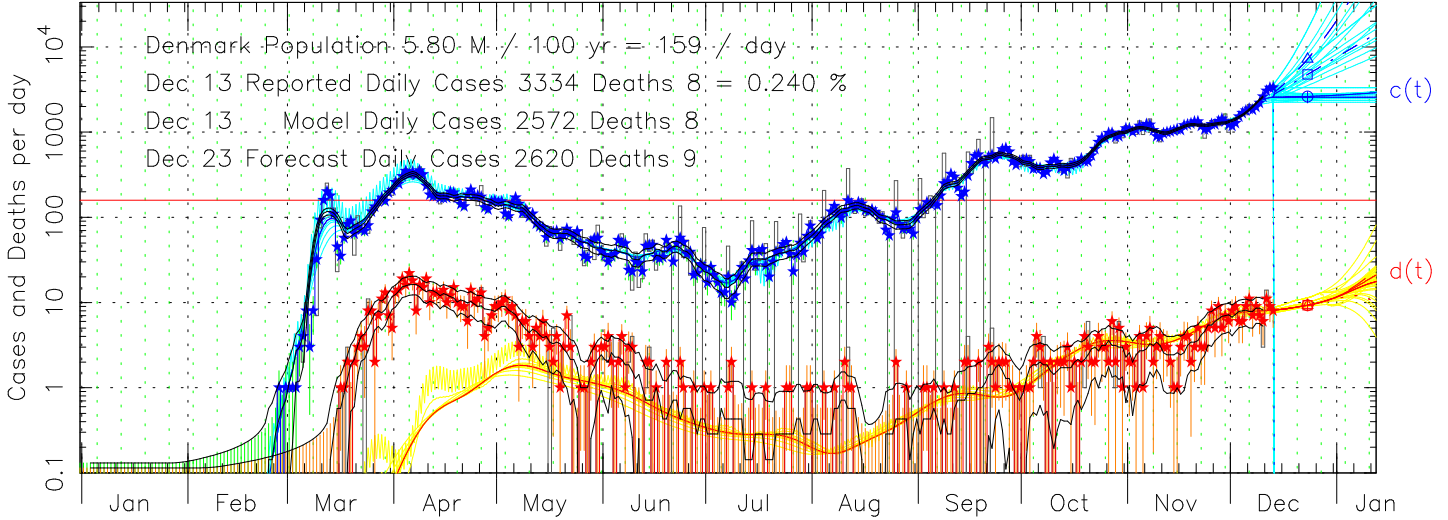

COVID-19 Reported Cases and Deaths per Day Denmark
MEME fit to COVID-19 data from ECDC 2020 Dec 13

COVID-19 Cumulative Cases and Deaths Denmark
MEME fit to COVID-19 data from ECDC 2020 Dec 13

COVID-19 Delay Distribution (Deaths per Case per Day) Denmark
MEME fit to COVID-19 data from ECDC 2020 Dec 13