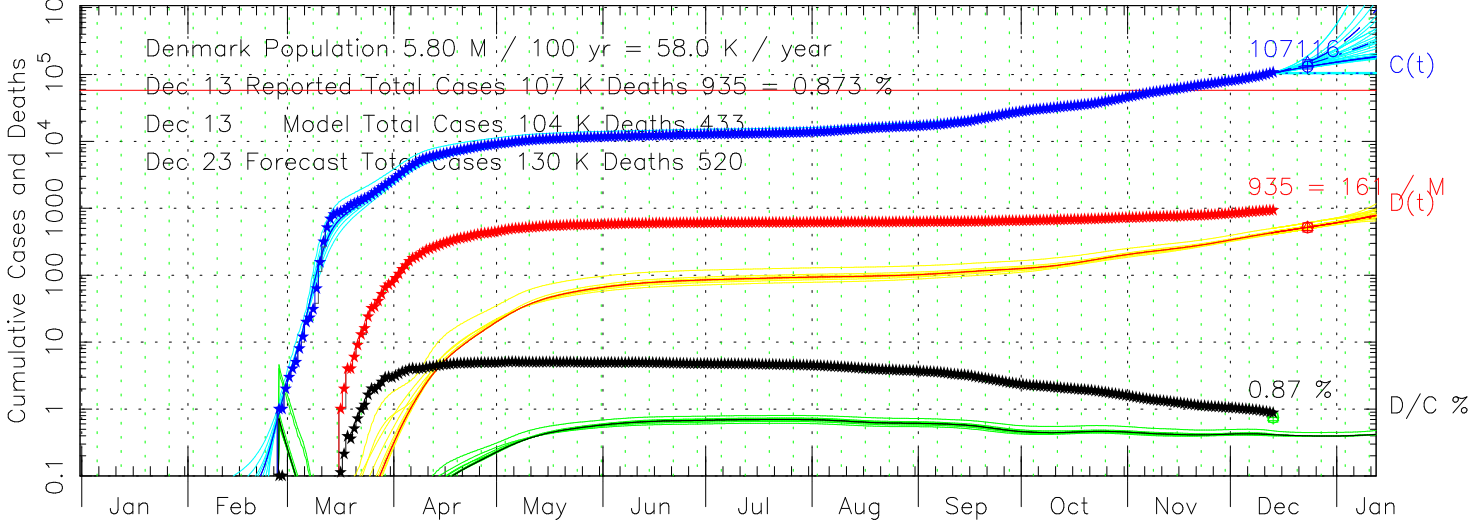

COVID-19 Reported Cases and Deaths per Day Denmark
MEME fit to COVID-19 data from ECDC 2020 Dec 13

COVID-19 Cumulative Cases and Deaths Denmark
MEME fit to COVID-19 data from ECDC 2020 Dec 13

COVID-19 Delay Distribution (Deaths per Case per Day) Denmark
MEME fit to COVID-19 data from ECDC 2020 Dec 13