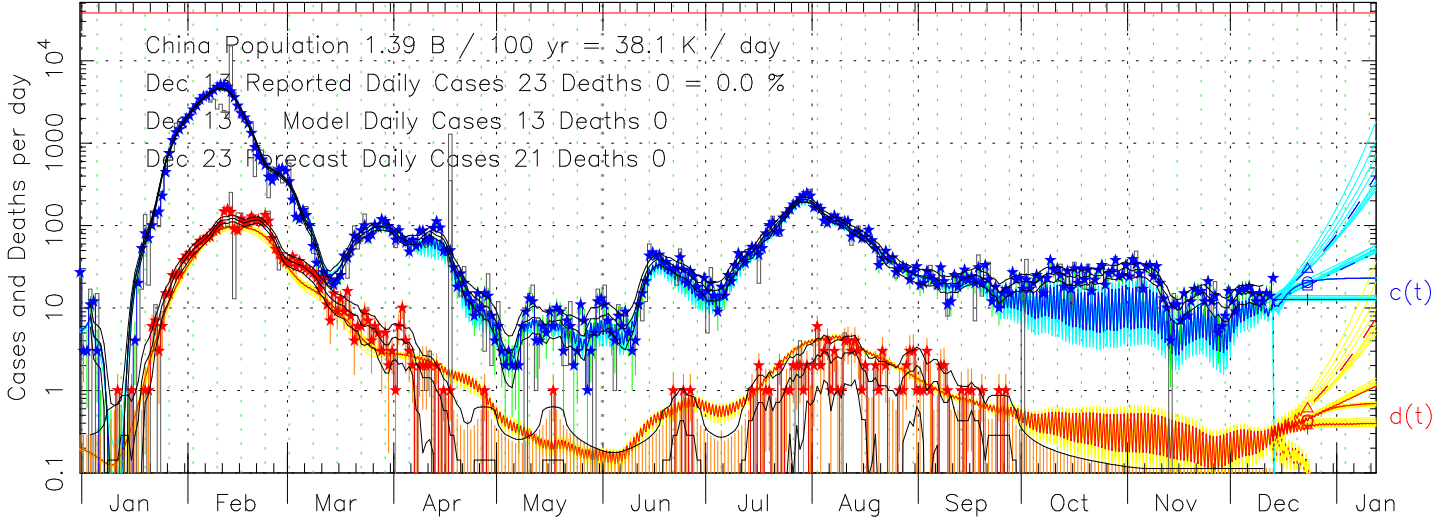

COVID-19 Reported Cases and Deaths per Day China
MEME fit to COVID-19 data from ECDC 2020 Dec 13

COVID-19 Cumulative Cases and Deaths China
MEME fit to COVID-19 data from ECDC 2020 Dec 13

COVID-19 Delay Distribution (Deaths per Case per Day) China
MEME fit to COVID-19 data from ECDC 2020 Dec 13