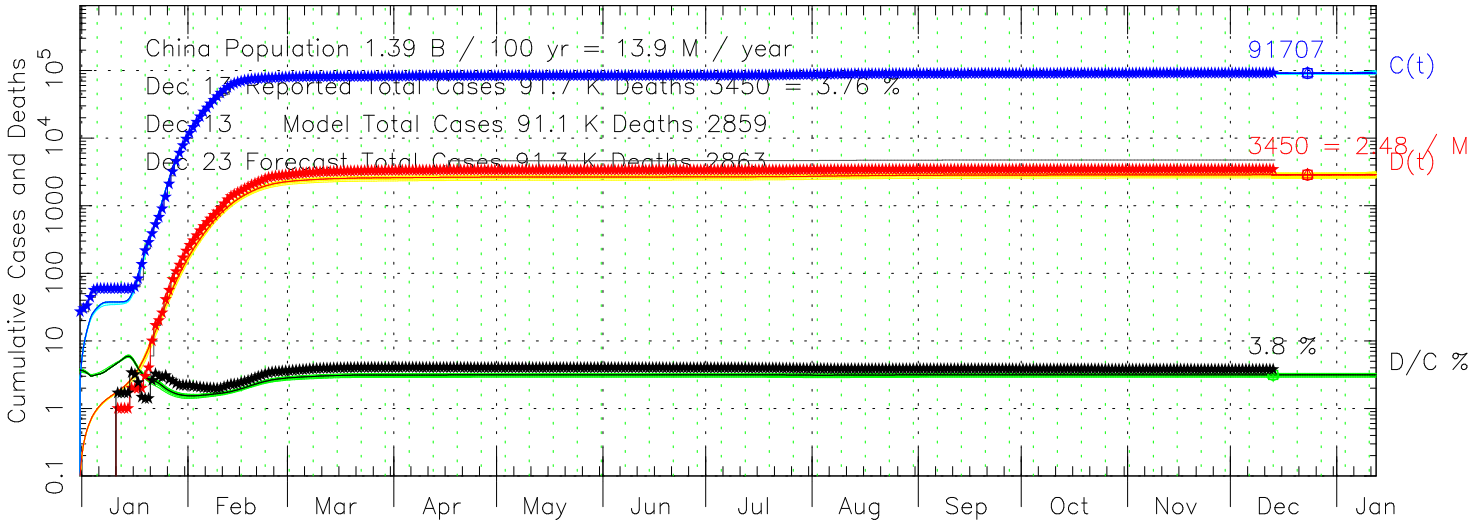

COVID-19 Reported Cases and Deaths per Day China
MEME fit to COVID-19 data from ECDC 2020 Dec 13

COVID-19 Cumulative Cases and Deaths China
MEME fit to COVID-19 data from ECDC 2020 Dec 13

COVID-19 Delay Distribution (Deaths per Case per Day) China
MEME fit to COVID-19 data from ECDC 2020 Dec 13