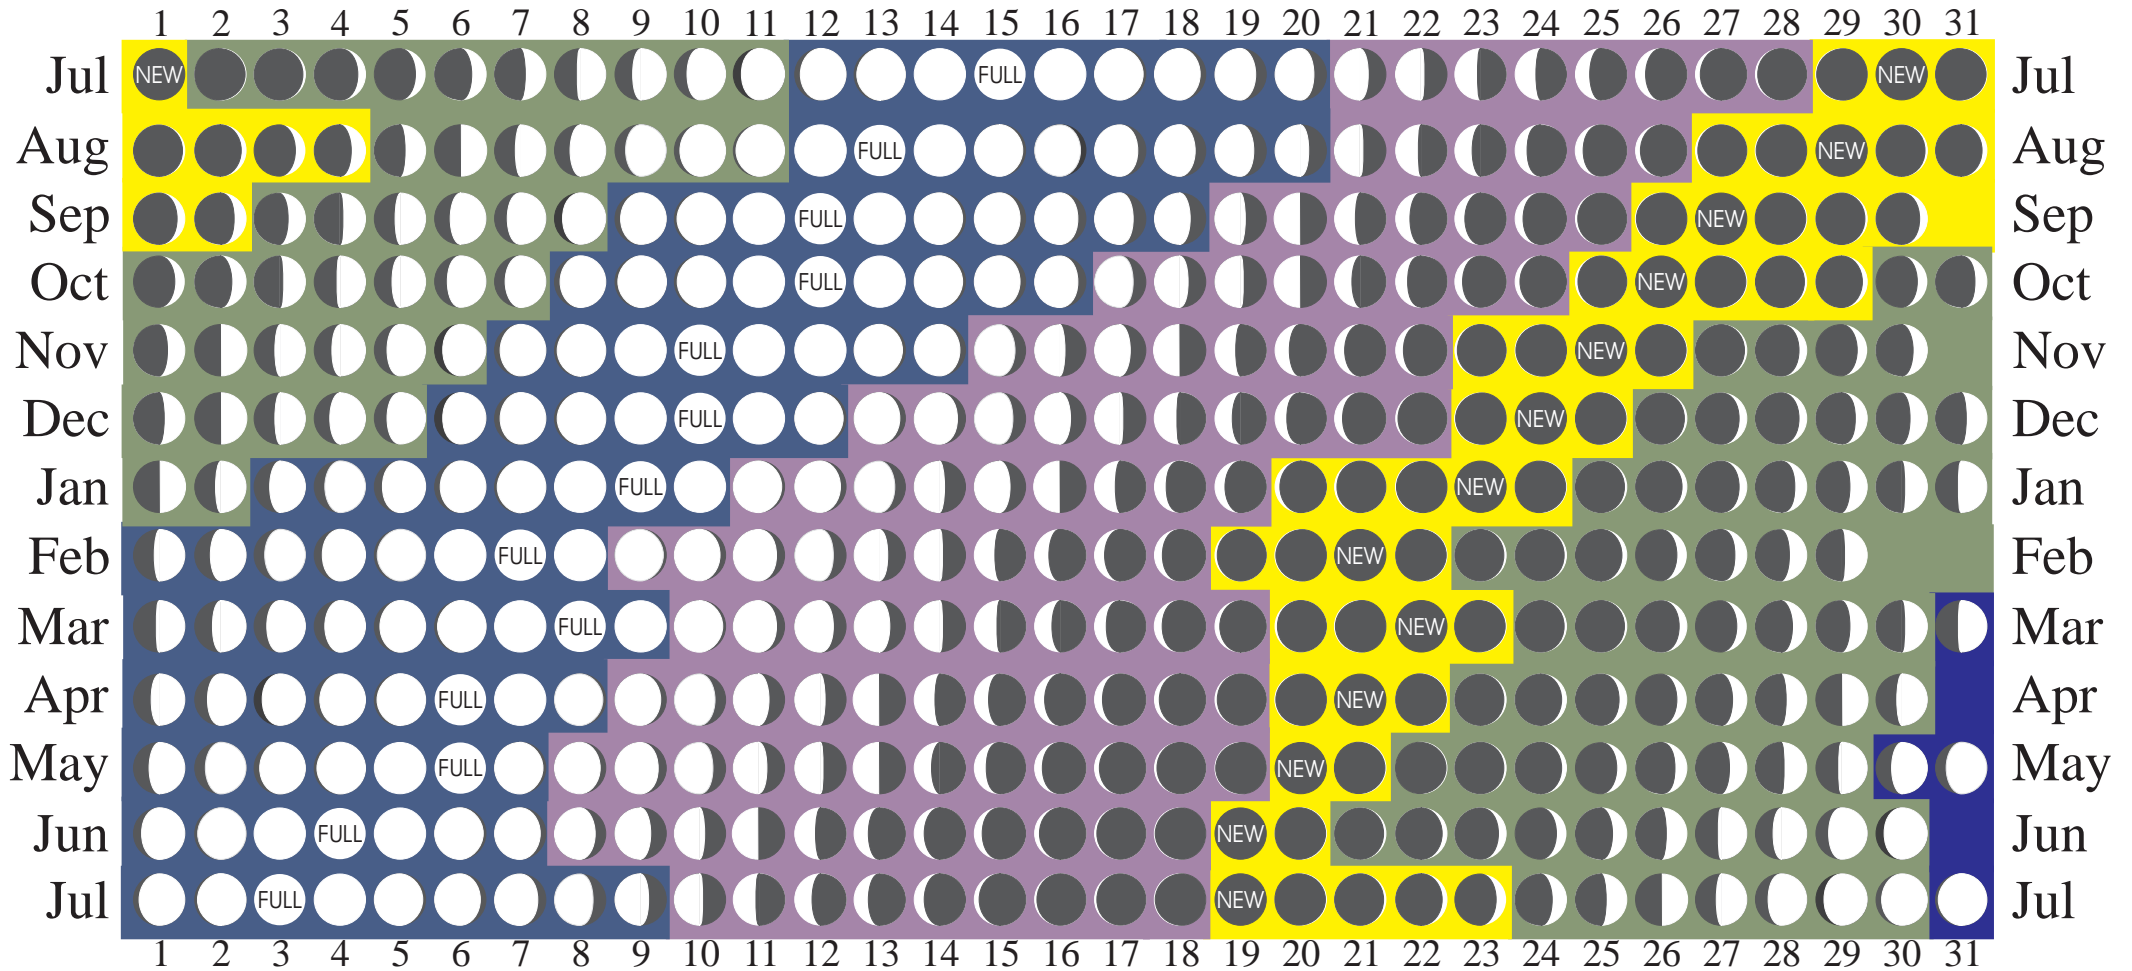

Phases of the Moon 2011 - 2012

Look for the Moon ...

... all night.

... in the morning.

... in the evening.

Around New Moon, the Moon can't be seen.