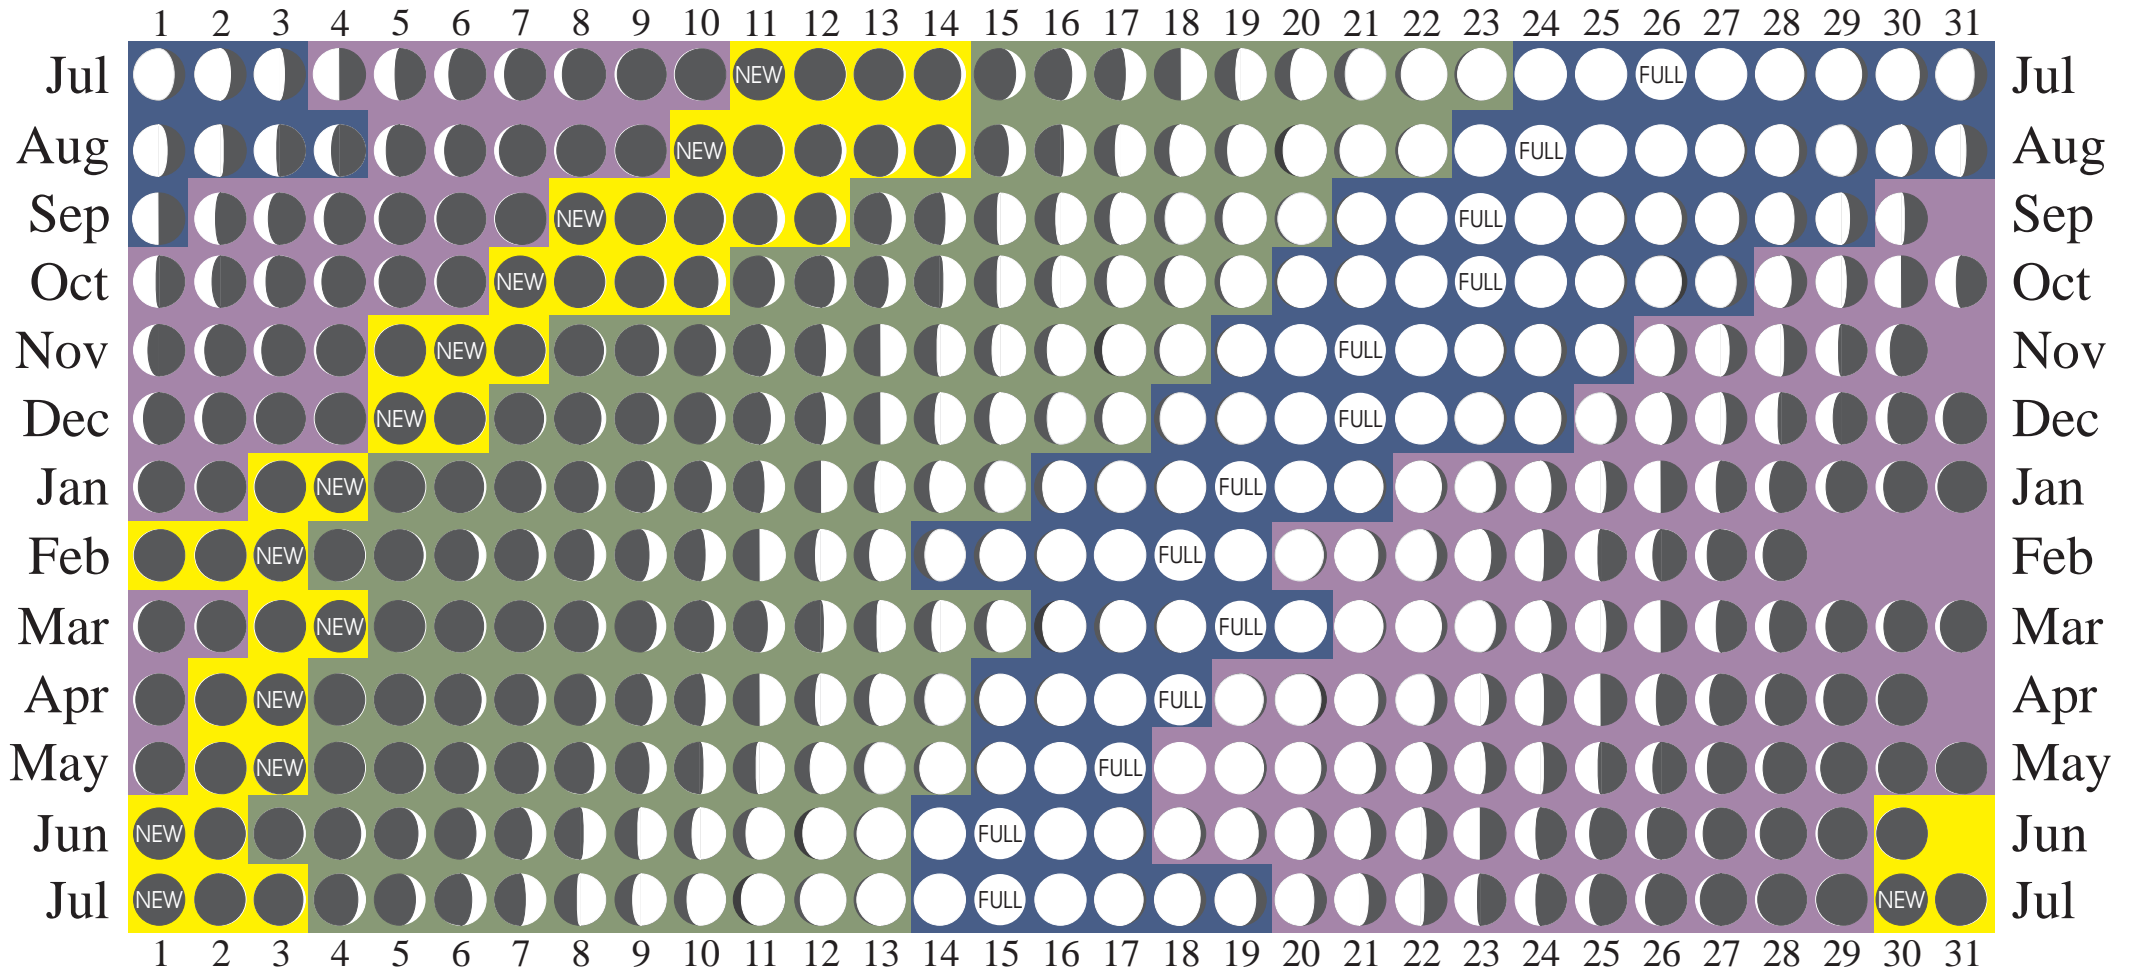

Phases of the Moon 2010 - 2011

Look for the Moon ...

... in the evening.

... all night.

... in the morning.

Around New Moon, the Moon can't be seen.