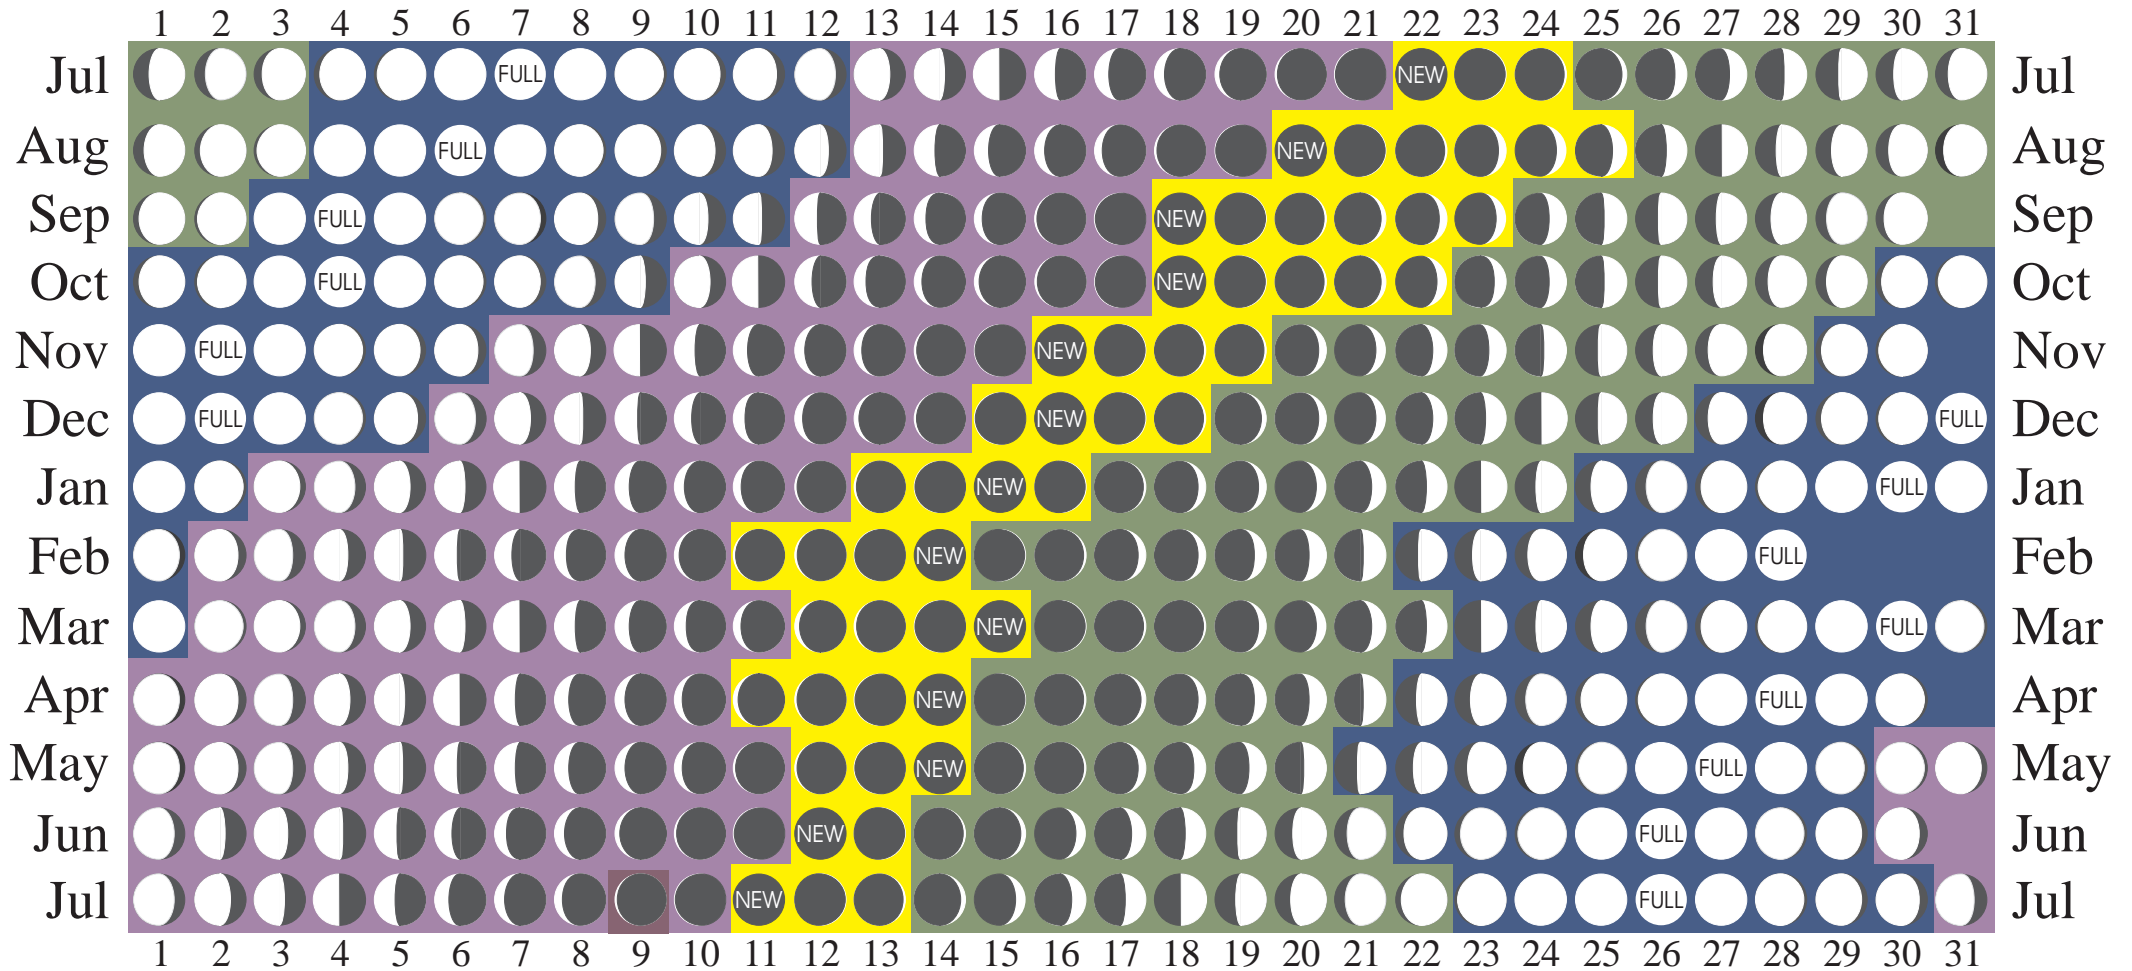

Phases of the Moon 2009 - 2010

Look for the Moon ...

... in the morning.

... in the evening.

... all night.

Around New Moon, the Moon can't be seen.